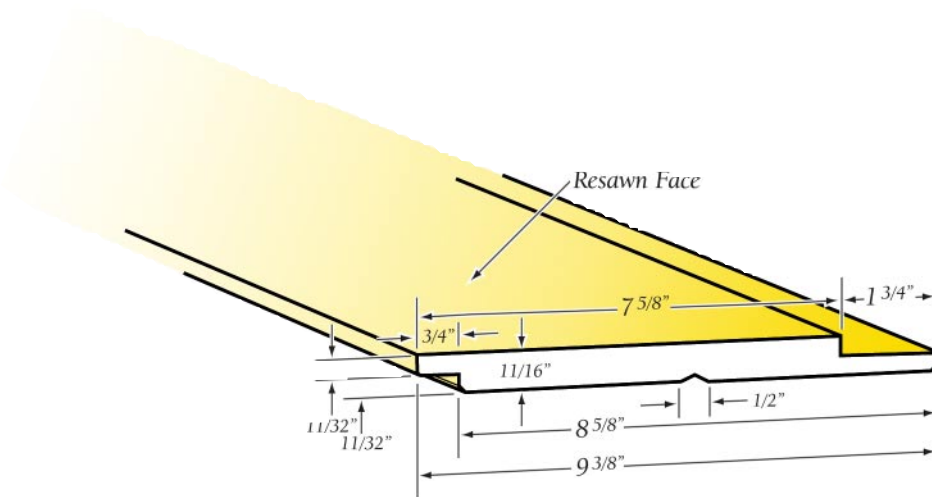

1 x 10" Channel

Available Face Sizes:

9 3/8" x 1 1/16"