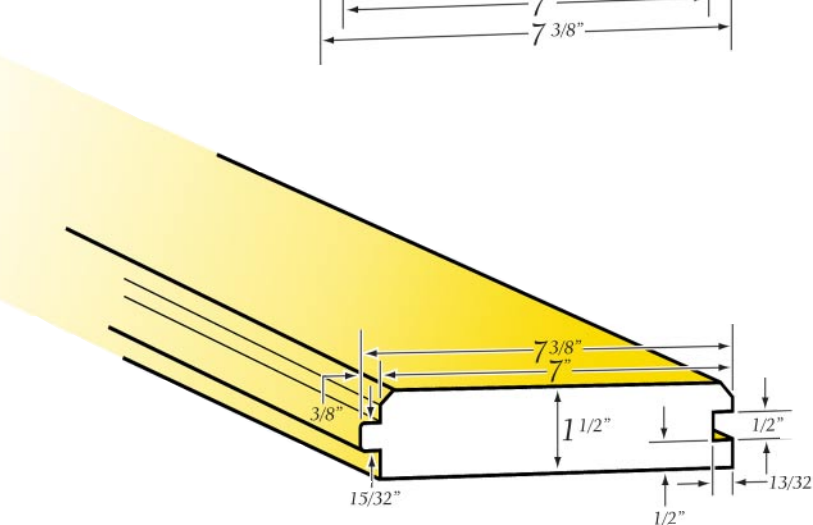

2" V2E Decking

Kiln Dry

Rougher Head Knives

On Bottom

Available Sizes:

3 3/8" x 1 1/2"

5 3/8" x 1 1/2"

7 3/8" x 1 1/2"