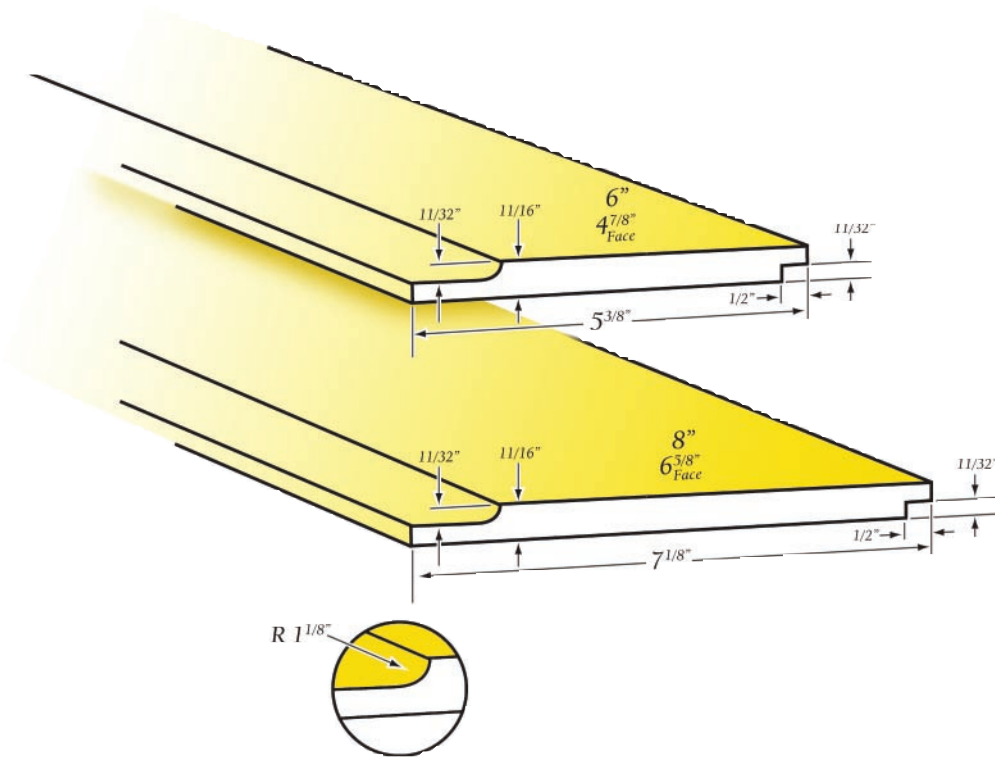

Profiles

105 Pattern Channel

105 Channel

Available Face Sizes:

4 7/8" x 11/16"

6 5/8" x 11/16"