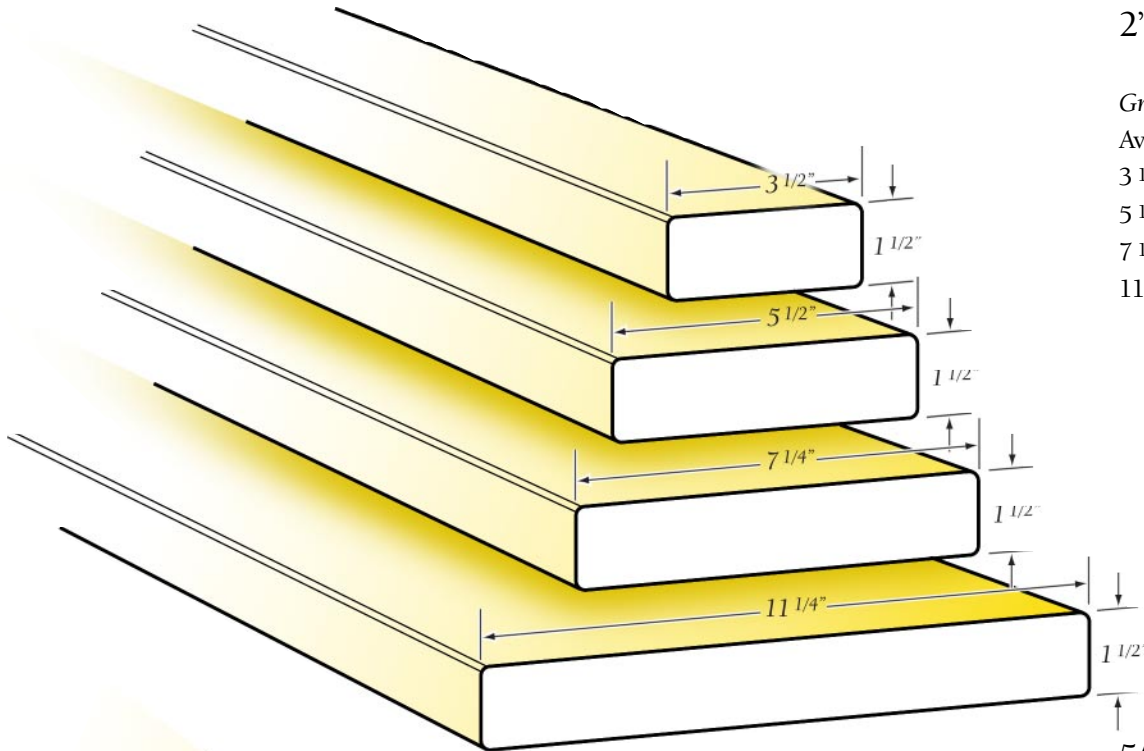

Columbia Cedar

503-632-3550

509-738-4711

www.LazySLumber.com

www.ColumbiaCedar.com

© Copyright 2007 Lazy S Lumber.

Profiles

2" S4S Decking & 5/4 S4SEE Green Decking