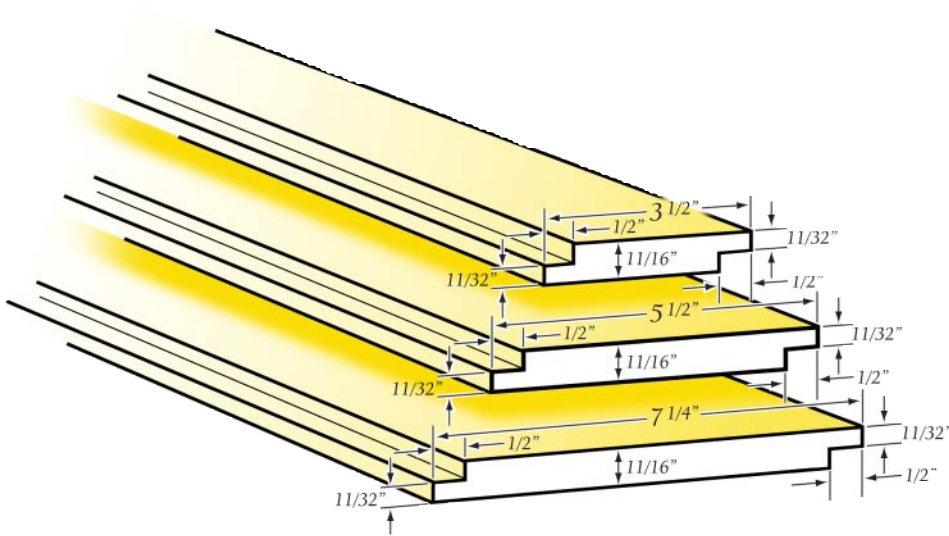

1/2" Ship Lap Siding

1/2" Ship Lap Siding

One Smooth Face
One Resawn Face

Available Face Sizes:

- 3 1/2" x 11/16"
- 5 1/2" x 11/16"
- 7 1/4" x 11/16"

LAZY S LUMBER Columbia Cedar

503-632-3550 509-738-4711
www.LazySLumber.com www.ColumbiaCedar.com