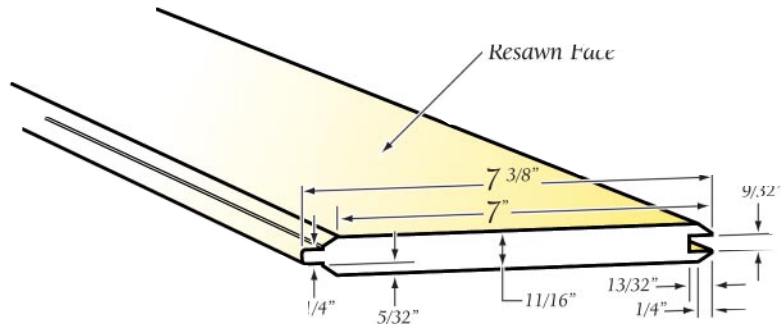

Profiles

V4E & V2E Resawn Face Siding & 2" V2E Decking

V4E Resawn Face

Available Face Sizes:

3 3/8" x 11/16"

5 3/8" x 11/16"

7 3/8" x 11/16"