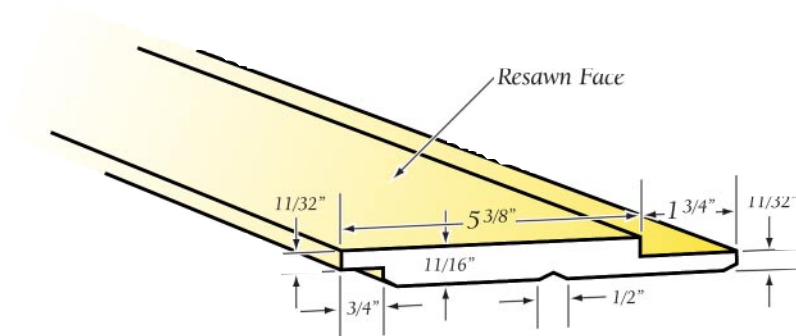

Profiles

Channel Siding

Channel

Kiln Dry

Available Face Sizes:

5 3/8" x 1 1/16"

7 1/8" x 1 1/16"

9 1/8" x 1 1/16"

Green

Available Face Sizes:

5 1/2" x 1 1/16"

7 3/8" x 1 1/16"

9 3/8" x 1 1/16"

1 x 10" Channel

Available Face Sizes:

9 3/8" x 1 1/16"