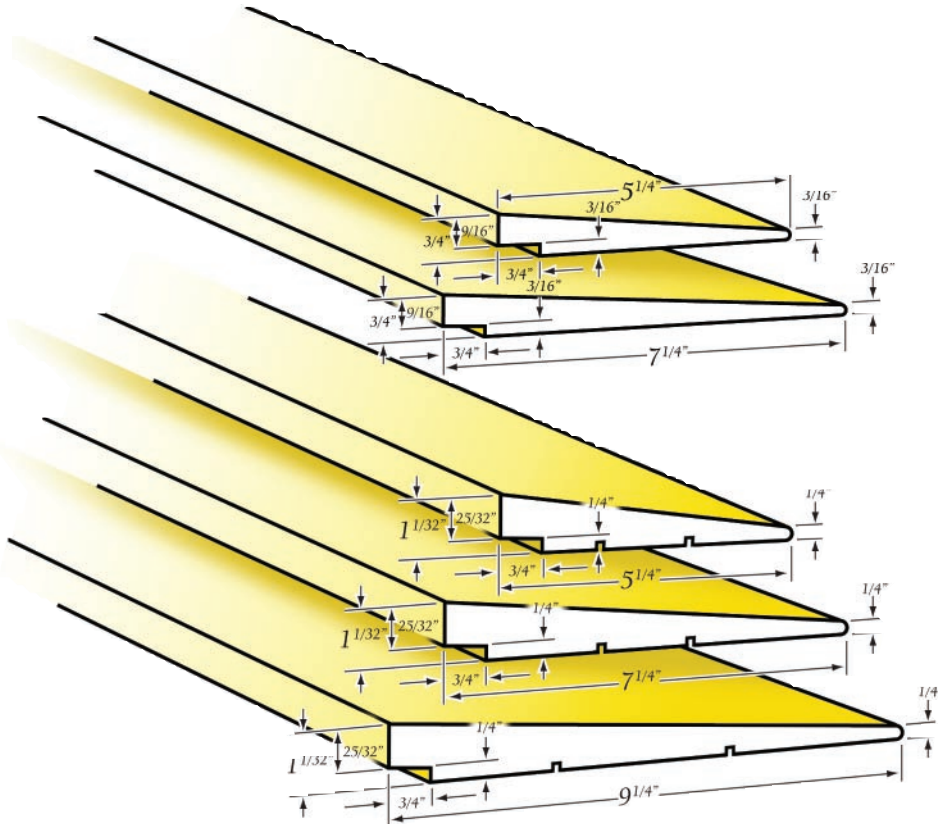

 **LAZY S LUMBER**  **Columbia Cedar**

503-632-3550

509-738-4711

www.LazySLumber.com www.ColumbiaCedar.com

© Copyright 2007 Lazy S Lumber.

Profiles

3/4 Rabbetted Bevel Siding

5/4 Rabbetted Bevel Siding