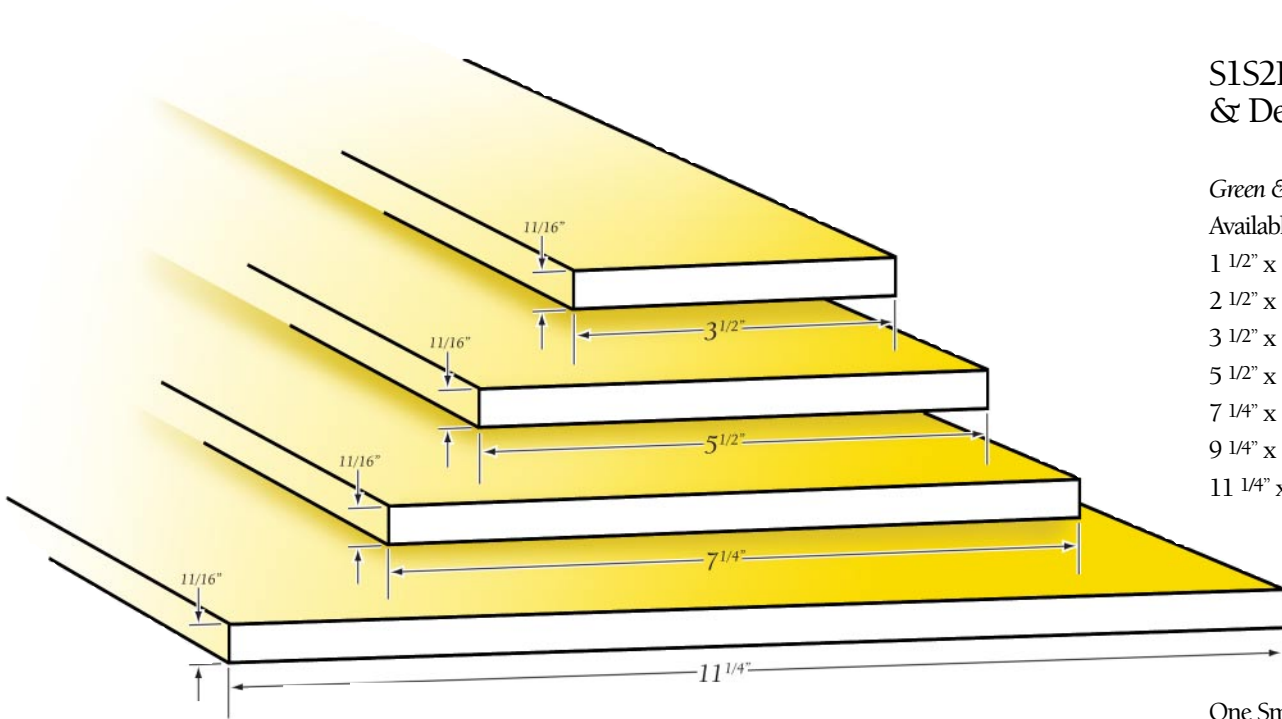

Profiles

S1S2E Fencing & Detail Lumber

S1S2E Fencing & Detail Lumber

Green & Kiln Dry

Available Face Sizes:

$1\frac{1}{2}$ " x $1\frac{1}{16}$ "

$2\frac{1}{2}$ " x $1\frac{1}{16}$ "

$3\frac{1}{2}$ " x $1\frac{1}{16}$ "

$5\frac{1}{2}$ " x $1\frac{1}{16}$ "

$7\frac{1}{4}$ " x $1\frac{1}{16}$ "

$9\frac{1}{4}$ " x $1\frac{1}{16}$ "

$11\frac{1}{4}$ " x $1\frac{1}{16}$ "

One Smooth Face

One Resawn Face

Or

One Rougher Face