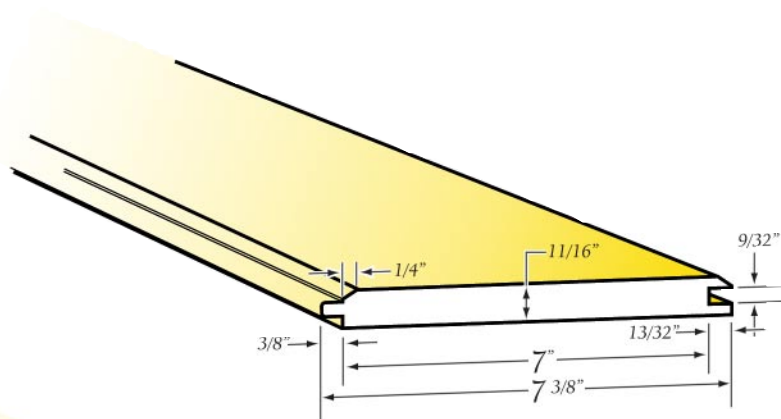

1/2" Ship Lap Siding

1/2" Ship Lap Siding

One Smooth Face
One Resawn Face

Available Face Sizes:

- 3 1/2" x 11/16"
- 5 1/2" x 11/16"
- 7 1/4" x 11/16"

LAZY S LUMBER Columbia Cedar

503-632-3550 509-738-4711
www.LazySLumber.com www.ColumbiaCedar.com

Profiles

V4E & V2E Resawn Face Siding & 2" V2E Decking

V4E Resawn Face

Available Face Sizes:

3 3/8" x 11/16"

5 3/8" x 11/16"

7 3/8" x 11/16"

V2E Resawn Face