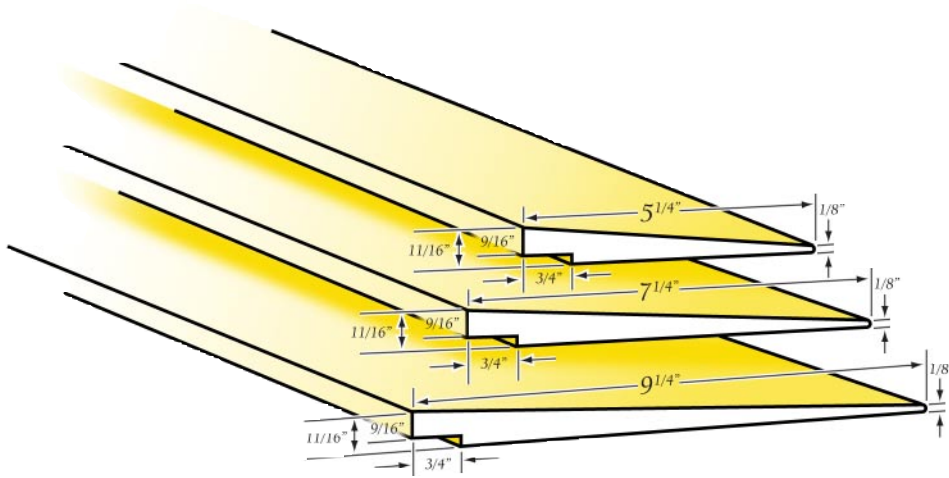

Profiles

11/16 Rabbetted Bevel Siding

11/16 Rabbetted Bevel Siding 1/8 Round Tip

Green & Kiln Dry
Available Face Sizes:

5 1/4" x 11/16"

7 1/4" x 11/16"

9 1/4" x 11/16"