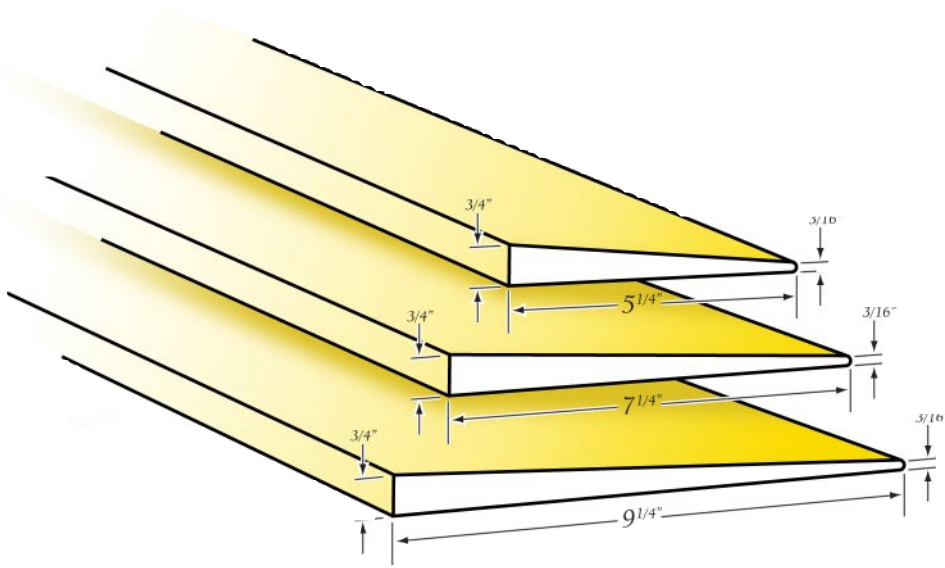

Profiles

3/4 Bevel Siding

3/4 Bevel Siding

3/16 Round Tip

Available Face Sizes:

5 1/4" x 3/16"

7 1/4" x 3/16"

9 1/4" x 3/16"